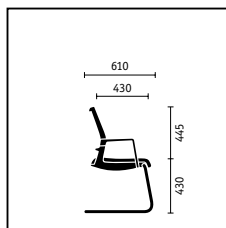

■ standard □ optional

	Swivel chair	Conference swivel chair	4-leg model	Cantilever
Seat mechanisms				
"Similar-Plus" mechanism	■			
"Similar-Plus" mechanism with seat tilt adjustment	□			
Rocking mechanism		■		
Backrest technical features				
Dorsokinetic mechanism	■			
Height-adjustable backrest	■			
Depth-adjustable lumbar support	□			
Seat height adjustments				
Sedo-Lift mechanism	■			
Gas lift mechanism with mechanical depth springing	□	■		
Gas lift mechanism	□			
Frame versions				
Plastic base in black	□	□		
Aluminium base, powder-coated in black	■	■		
Aluminium base, powder-coated in white aluminium	□	□		
Polished aluminium base	□	□		
Steel frame, powder-coated in black			■	■
Steel frame, powder-coated in white aluminium			□	□
Steel frame, chromed			□	□
Upholstery				
Backrest with membrane covering	■	■	■	■
Backrest with slender upholstery	□	□	□	□
Backrest with full upholstery	□	□	□	□
Armrests				
Without armrests	□	□	□	□
3D adjustable armrests with plastic finish	□			
3D adjustable armrests with Softtouch finish	■			
3D adjustable armrests with leather finish	□			
Plastic armrests		■	■	■
Features				
Headrest with adjustable height and tilt	□			
Similar-Swing mechanism can be switched off	□			
Clothes hanger	□			
Contrasting shade for arm/backrest upholstery	□	□	□	□
Hard castors for soft floors	■	□		
Soft castors for hard floors	□	□		
Stainless steel glides			■	
Plastic glides		■	□	□
Felt glides		□	□	□
Stackable			■	□