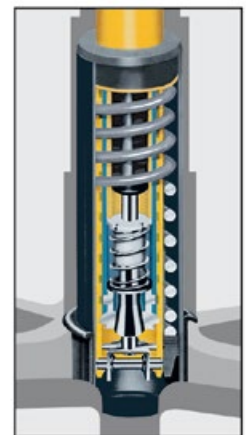

Adjustable lumbar support. The curved lumbar support can be individually set for optimal adjustment to the contours of the back.

Height adjustment. The height of the backrest can be set to suit any user's height and weight and guarantees optimal pressure distribution on the back.