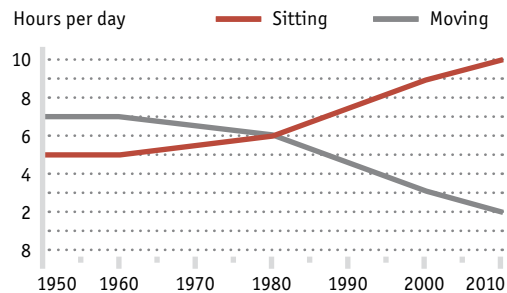

# Everything you need for active sitting: Sedus swing up.

swing up brings dynamism to the office and thus provides the foundations for physical and mental well-being in the workplace: Thanks to a harmonious overall concept which offers a new interpretation of natural movements as a key prerequisite for staying healthy. For active, natural sitting.

Design: Rüdiger Schaack

**The goal: An even better way of sitting.**  
**The approach: Cooperation with ergonomics experts.**

In order to exhaust all the possibilities for ensuring optimised sitting, a number of fundamental questions had to be answered. The way to get there: An academic research project in collaboration with the Technical University of Munich. And goal-oriented developmental work which, in addition to the findings from the long-term research conducted by the chair for ergonomics at the Technical University of Munich, also incorporated the results of comprehensive academic research on the needs, possibilities and limits of the human locomotor system and tests carried out under practical conditions. The answer: Sedus swing up. A completely new office chair which also enables lateral movements of the pelvic region so as to ensure active and natural sitting.

# The background: Life is movement.

Contrary to what nature intended, modern man is becoming increasingly less active – we are trapped in our cars, office seats and our armchairs in front of the television. Yet we now know just how harmful this can be. So what should we do? The body itself points us in the right direction – if we let it. In other words: The functionality of an office chair must offer scope for our natural need to move which has formed part of our genetic make-up for millions of years. This means that movement must not be imposed by technology; the person must not be dictated to. Instead, it must be allowed to happen and steered autonomously by our bodies – just as we learnt as children.