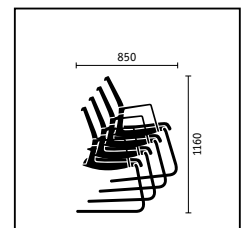

■ standard □ optional

	Swivel chair	Conference swivel chair	4-leg model	Cantilever
Seat mechanisms				
"Similar-Plus" mechanism	■			
"Similar-Plus" mechanism with seat tilt adjustment	□			
Rocking mechanism		■		
Backrest technical features				
Dorsokinetic mechanism	■			
Height-adjustable backrest	■			
Depth-adjustable lumbar support	□			
Seat height adjustments				
Sedo-Lift mechanism	■			
Gas lift mechanism with mechanical depth springing	□	■		
Gas lift mechanism	□			
Frame versions				
Plastic base in black	□	□		
Aluminium base, powder-coated in black	■	■		
Aluminium base, powder-coated in white aluminium	□	□		
Polished aluminium base	□	□		
Steel frame, powder-coated in black			■	■
Steel frame, powder-coated in white aluminium			□	□
Steel frame, chromed			□	□
Upholstery				
Backrest with membrane covering	■	■	■	■
Backrest with slender upholstery	□	□	□	□
Backrest with full upholstery	□	□	□	□
Armrests				
Without armrests	□	□	□	□
3D adjustable armrests with plastic finish	□			
3D adjustable armrests with Softtouch finish	■			
3D adjustable armrests with leather finish	□			
Plastic armrests		■	■	■
Features				
Headrest with adjustable height and tilt	□			
Similar-Swing mechanism can be switched off	□			
Clothes hanger	□			
Contrasting shade for arm/backrest upholstery	□	□	□	□
Hard castors for soft floors	■	□		
Soft castors for hard floors	□	□		
Stainless steel glides			■	
Plastic glides		■	□	□
Felt glides		□	□	□
Stackable			■	□