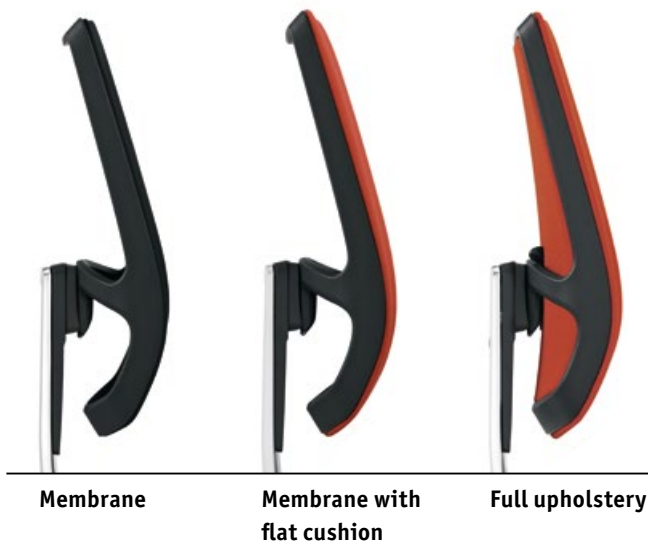

Maximum comfort. Membrane covering, membrane with flat cushion or full upholstery – all the swing up backrests impress as a result of their outstanding sitting comfort, with which Sedus has become synonymous.