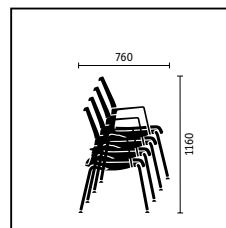

■ standard □ optional

	Swivel chair	Conference swivel chair	4-leg model	Cantilever
Seat mechanisms				
"Similar-Plus" mechanism	■			
"Similar-Plus" mechanism with seat tilt adjustment	□			
Rocking mechanism		■		
Backrest technical features				
Dorsokinetic mechanism	■			
Height-adjustable backrest	■			
Depth-adjustable lumbar support	□			
Seat height adjustments				
Sedo-Lift mechanism	■			
Gas lift mechanism with mechanical depth springing	□	■		
Gas lift mechanism	□			
Frame versions				
Plastic base in black	□	□		
Aluminium base, powder-coated in black	■	■		
Aluminium base, powder-coated in white aluminium	□	□		
Polished aluminium base	□	□		
Steel frame, powder-coated in black			■	■
Steel frame, powder-coated in white aluminium			□	□
Steel frame, chromed			□	□
Upholstery				
Backrest with membrane covering	■	■	■	■
Backrest with slender upholstery	□	□	□	□
Backrest with full upholstery	□	□	□	□
Armrests				
Without armrests	□	□	□	□
3D adjustable armrests with plastic finish	□			
3D adjustable armrests with Softtouch finish	■			
3D adjustable armrests with leather finish	□			
Plastic armrests		■	■	■
Features				
Headrest with adjustable height and tilt	□			
Similar-Swing mechanism can be switched off	□			
Clothes hanger	□			
Contrasting shade for arm/backrest upholstery	□	□	□	□
Hard castors for soft floors	■	□		
Soft castors for hard floors	□	□		
Stainless steel glides			■	
Plastic glides		■	□	□
Felt glides		□	□	□
Stackable			■	□