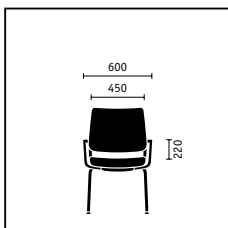

■ standard □ optional

	Swivel chair	Conference swivel chair	4-leg model	Cantilever
Seat mechanisms				
"Similar-Plus" mechanism	■			
"Similar-Plus" mechanism with seat tilt adjustment	□			
Rocking mechanism		■		
Backrest technical features				
Dorsokinetic mechanism	■			
Height-adjustable backrest	■			
Depth-adjustable lumbar support	□			
Seat height adjustments				
Sedo-Lift mechanism	■			
Gas lift mechanism with mechanical depth springing	□	■		
Gas lift mechanism	□			
Frame versions				
Plastic base in black	□	□		
Aluminium base, powder-coated in black	■	■		
Aluminium base, powder-coated in white aluminium	□	□		
Polished aluminium base	□	□		
Steel frame, powder-coated in black			■	■
Steel frame, powder-coated in white aluminium			□	□
Steel frame, chromed			□	□
Upholstery				
Backrest with membrane covering	■	■	■	■
Backrest with slender upholstery	□	□	□	□
Backrest with full upholstery	□	□	□	□
Armrests				
Without armrests	□	□	□	□
3D adjustable armrests with plastic finish	□			
3D adjustable armrests with Softtouch finish	■			
3D adjustable armrests with leather finish	□			
Plastic armrests		■	■	■
Features				
Headrest with adjustable height and tilt	□			
Similar-Swing mechanism can be switched off	□			
Clothes hanger	□			
Contrasting shade for arm/backrest upholstery	□	□	□	□
Hard castors for soft floors	■	□		
Soft castors for hard floors	□	□		
Stainless steel glides			■	
Plastic glides		■	□	□
Felt glides		□	□	□
Stackable			■	□