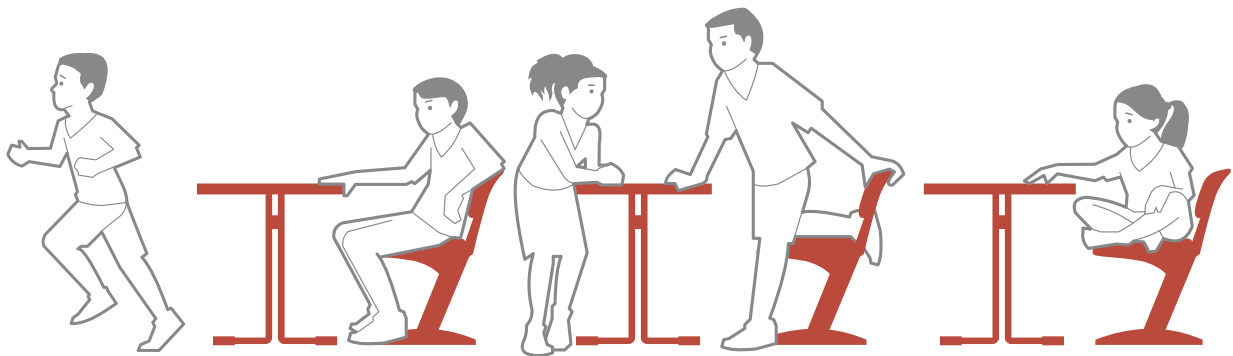

Leonardo da Vinci knew it centuries ago: Children hold the answer.

For a long time, “back-relieving sitting” was the doctrine in office ergonomics. However, the latest academic reports show: Relieving is the wrong way. Evolution has transformed homo sapiens into a highly specialised creature, whose quality of life is based on complex interplays

between body, mind and spirit. Regular changes in posture are essential for supporting the more favourable physiological processes. Just like the movements we can observe in children. And those enabled by swing up.