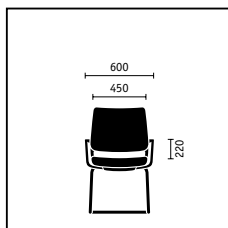

■ standard □ optional

	Swivel chair	Conference swivel chair	4-leg model	Cantilever
Seat mechanisms				
"Similar-Plus" mechanism	■			
"Similar-Plus" mechanism with seat tilt adjustment	□			
Rocking mechanism		■		
Backrest technical features				
Dorsokinetic mechanism	■			
Height-adjustable backrest	■			
Depth-adjustable lumbar support	□			
Seat height adjustments				
Sedo-Lift mechanism	■			
Gas lift mechanism with mechanical depth springing	□	■		
Gas lift mechanism	□			
Frame versions				
Plastic base in black	□	□		
Aluminium base, powder-coated in black	■	■		
Aluminium base, powder-coated in white aluminium	□	□		
Polished aluminium base	□	□		
Steel frame, powder-coated in black			■	■
Steel frame, powder-coated in white aluminium			□	□
Steel frame, chromed			□	□
Upholstery				
Backrest with membrane covering	■	■	■	■
Backrest with slender upholstery	□	□	□	□
Backrest with full upholstery	□	□	□	□
Armrests				
Without armrests	□	□	□	□
3D adjustable armrests with plastic finish	□			
3D adjustable armrests with Softtouch finish	■			
3D adjustable armrests with leather finish	□			
Plastic armrests		■	■	■
Features				
Headrest with adjustable height and tilt	□			
Similar-Swing mechanism can be switched off	□			
Clothes hanger	□			
Contrasting shade for arm/backrest upholstery	□	□	□	□
Hard castors for soft floors	■	□		
Soft castors for hard floors	□	□		
Stainless steel glides			■	
Plastic glides		■	□	□
Felt glides		□	□	□
Stackable			■	□